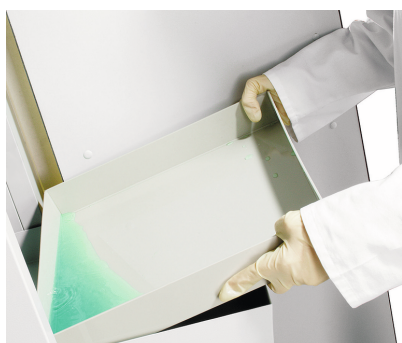

**Model: PP insert for pull-out shelves CLASSIC line
XL with CPW
Order number: 29-51267-329**

Correct use: Passive storage

for pull-out shelves Dimensions approx: 428 x 408.5 x 59 (W x D x H) mm

Category:	Equipment
Outer width [mm]:	408
Outer depth [mm]:	428
Outer height [mm]:	59
Net weight [kg]:	0,73