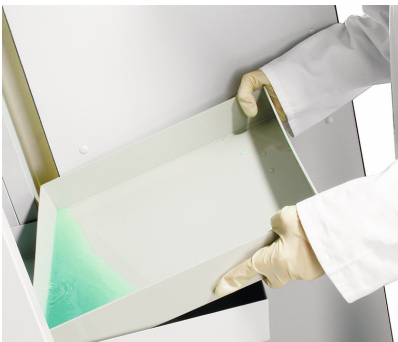

Model: PP insert for pull-out shelves CLASSIC line XL with CPW

Order number: 29-51267-329

Correct use: Passive storage

for pull-out shelves Dimensions approx: 428 x 408.5 x 59 (W x D x H) mm

Category: Equipment Outer height [mm]: 59, Outer width [mm]: 408, Outer depth [mm]: 428,
Gross weight [kg]: 0,73, Net weight [kg]: 0,73,